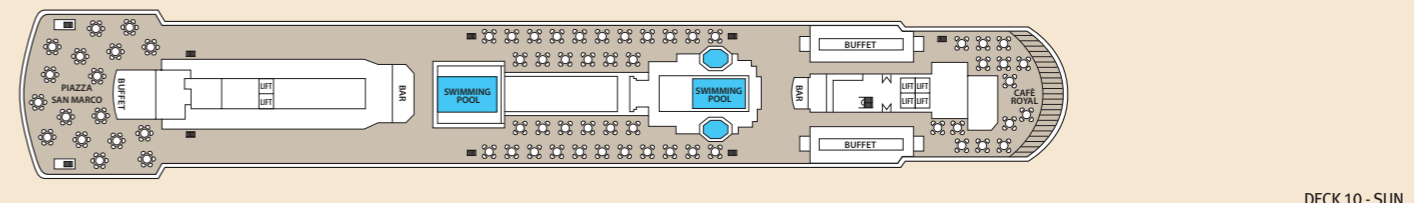

Deck plans and stateroom layouts are given purely as a guide. Size and layout may vary within the same category.

SHIP SPECIFICATIONS
Tonnage 40.876
Length 207,1 m
Breadth 27,6 m
Draught 6,20 m
Cruising Speed 19 knots
Passenger Decks 10
Elevators 6
Stabilizers YES
Electric Current 110-220V AC
Classification Society DNV

STATEROOM ACCOMOTATIONS
Total Outside Staterooms 482
Total Inside Staterooms 250
Total Staterooms 731

CREW
Crew Members 600
Nationality of Officers European & International
Nationality of Crew International

STATEROOM AMENITIES
All staterooms are equipped with shower, WC, wash basin, air condition, telephone and TV.
All SJO, SJ & S categories have fridge.
Hairdryer in all category S Suites.

Symbol Legend

- none
- 2 lower beds
- 2 lower beds + 2 upper beds
- ▲ 2 lower beds + 1 upper bed
- ★ 2 lower beds + sofa
- ☆ Suitable for wheelchairs
- ⊕ Staterooms with bathtub
- ⊖ Staterooms with obstructed view