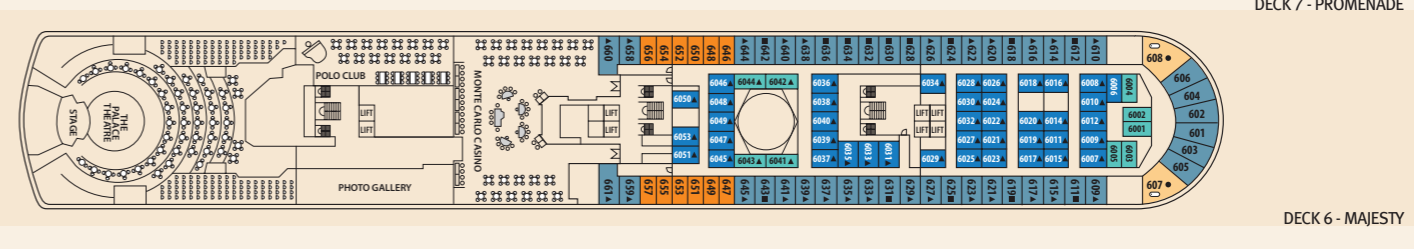

Deck plans and stateroom layouts are given purely as a guide. Size and layout may vary within the same category.

SHIP SPECIFICATIONS
Tonnage 40.876
Length 207,1 m
Breadth 27,6 m
Draught 6,20 m
Cruising Speed 19 knots
Passenger Decks 10
Elevators 6
Stabilizers YES
Electric Current 110-220V AC
Classification Society DNV

STATEROOM ACCOMOTATIONS
Total Outside Staterooms 482
Total Inside Staterooms 250
Total Staterooms 731

CREW
Crew Members 600
Nationality of Officers European & International
Nationality of Crew International

STATEROOM AMENITIES
All staterooms are equipped with shower, WC, wash basin, air condition, telephone and TV.
All SJO, SJ & S categories have fridge.
Hairdryer in all category S Suites.

Symbol Legend

- none
- 2 lower beds
- 2 lower beds + 2 upper beds
- ▲ 2 lower beds + 1 upper bed
- ★ 2 lower beds + sofa
- ☆ Suitable for wheelchairs
- ⊕ Staterooms with bathtub
- ⊖ Staterooms with obstructed view