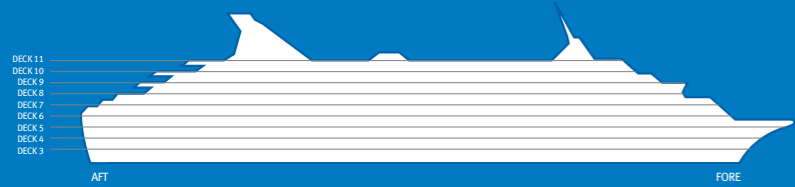

LOUIS Majesty