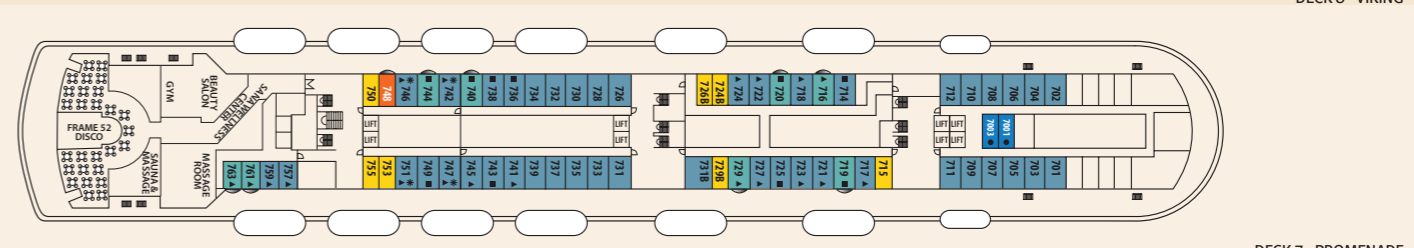

Deck plans and stateroom layouts are given purely as a guide. Size and layout may vary within the same category.

SHIP SPECIFICATIONS
Tonnage 40.876
Length 207,1 m
Breadth 27,6 m
Draught 6,20 m
Cruising Speed 19 knots
Passenger Decks 10
Elevators 6
Stabilizers YES
Electric Current 110-220V AC
Classification Society DNV

STATEROOM ACCOMOTATIONS
Total Outside Staterooms 482
Total Inside Staterooms 250
Total Staterooms 731

CREW
Crew Members 600
Nationality of Officers European & International
Nationality of Crew International

STATEROOM AMENITIES
All staterooms are equipped with shower, WC, wash basin, air condition, telephone and TV.
All SJO, SJ & S categories have fridge.
Hairdryer in all category S Suites.

Symbol Legend

- none
- 2 lower beds
- 2 lower beds + 2 upper beds
- ▲ 2 lower beds + 1 upper bed
- ★ 2 lower beds + sofa
- ☆ Suitable for wheelchairs
- ⊕ Staterooms with bathtub
- ⊖ Staterooms with obstructed view