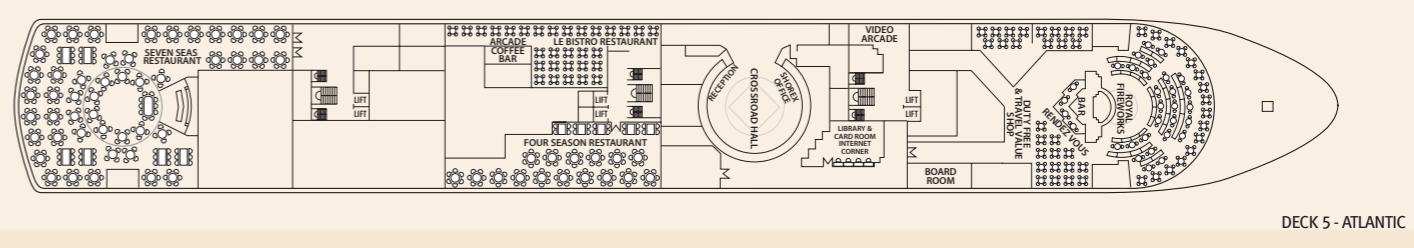

Deck plans and stateroom layouts are given purely as a guide. Size and layout may vary within the same category.

SHIP SPECIFICATIONS
Tonnage 40.876
Length 207,1 m
Breadth 27,6 m
Draught 6,20 m
Cruising Speed 19 knots
Passenger Decks 10
Elevators 6
Stabilizers YES
Electric Current 110-220V AC
Classification Society DNV

STATEROOM ACCOMOTATIONS
Total Outside Staterooms 482
Total Inside Staterooms 250
Total Staterooms 731

CREW
Crew Members 600
Nationality of Officers European & International
Nationality of Crew International

STATEROOM AMENITIES
All staterooms are equipped with shower, WC, wash basin, air condition, telephone and TV.
All SJO, SJ & S categories have fridge.
Hairdryer in all category S Suites.

Symbol Legend

- none
- 2 lower beds
- 2 lower beds + 2 upper beds
- ▲ 2 lower beds + 1 upper bed
- ★ 2 lower beds + sofa
- ☆ Suitable for wheelchairs
- ⊕ Staterooms with bathtub
- ⊖ Staterooms with obstructed view