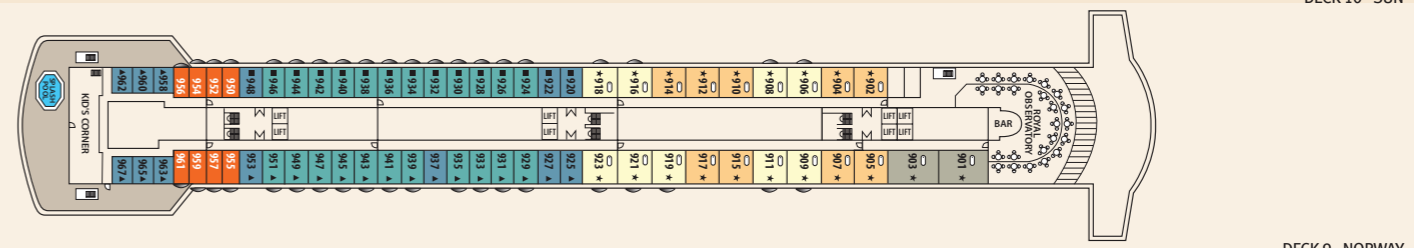

Deck plans and stateroom layouts are given purely as a guide. Size and layout may vary within the same category.

SHIP SPECIFICATIONS
Tonnage 40.876
Length 207,1 m
Breadth 27,6 m
Draught 6,20 m
Cruising Speed 19 knots
Passenger Decks 10
Elevators 6
Stabilizers YES
Electric Current 110-220V AC
Classification Society DNV

STATEROOM ACCOMOTATIONS
Total Outside Staterooms 482
Total Inside Staterooms 250
Total Staterooms 731

CREW
Crew Members 600
Nationality of Officers European & International
Nationality of Crew International

STATEROOM AMENITIES
All staterooms are equipped with shower, WC, wash basin, air condition, telephone and TV.
All SJO, SJ & S categories have fridge.
Hairdryer in all category S Suites.

Symbol Legend

- none
- 2 lower beds
- 2 lower beds + 2 upper beds
- ▲ 2 lower beds + 1 upper bed
- ★ 2 lower beds + sofa
- ☆ Suitable for wheelchairs
- ⊕ Staterooms with bathtub
- ⊖ Staterooms with obstructed view