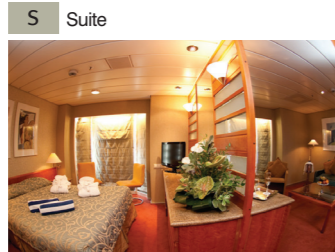

LOUIS Majesty