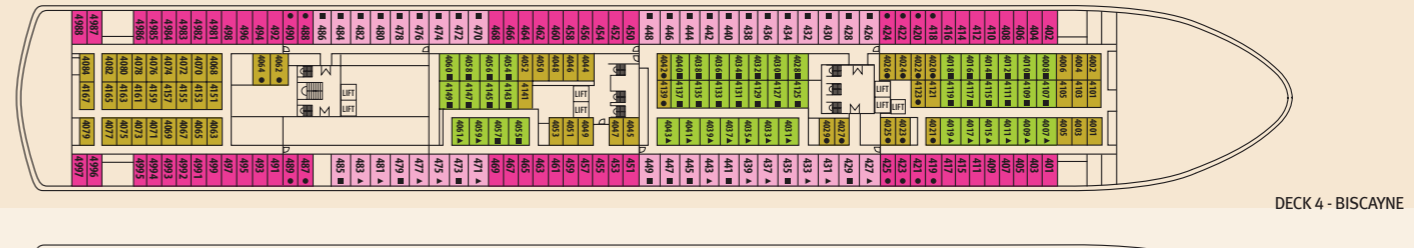

Deck plans and stateroom layouts are given purely as a guide. Size and layout may vary within the same category.

SHIP SPECIFICATIONS
Tonnage 40.876
Length 207,1 m
Breadth 27,6 m
Draught 6,20 m
Cruising Speed 19 knots
Passenger Decks 10
Elevators 6
Stabilizers YES
Electric Current 110-220V AC
Classification Society DNV

STATEROOM ACCOMOTATIONS
Total Outside Staterooms 482
Total Inside Staterooms 250
Total Staterooms 731

CREW
Crew Members 600
Nationality of Officers European & International
Nationality of Crew International

STATEROOM AMENITIES
All staterooms are equipped with shower, WC, wash basin, air condition, telephone and TV.
All SJO, SJ & S categories have fridge.
Hairdryer in all category S Suites.

Symbol Legend

- none
- 2 lower beds
- 2 lower beds + 2 upper beds
- ▲ 2 lower beds + 1 upper bed
- ★ 2 lower beds + sofa
- ☆ Suitable for wheelchairs
- ⊕ Staterooms with bathtub
- ⊖ Staterooms with obstructed view