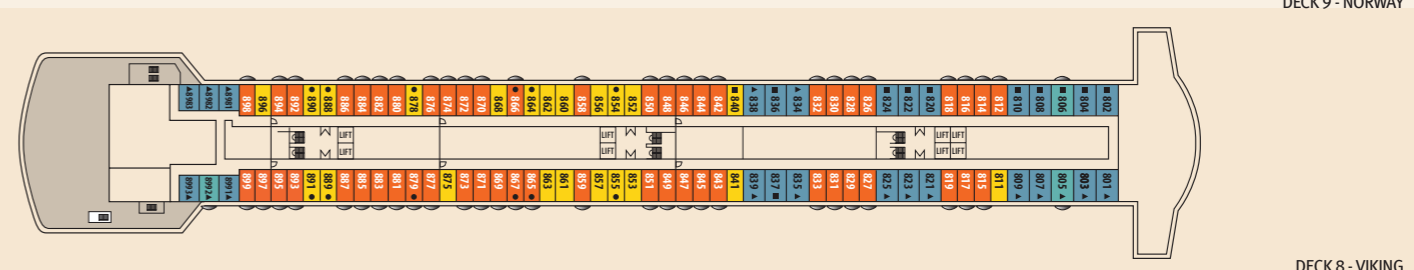

Deck plans and stateroom layouts are given purely as a guide. Size and layout may vary within the same category.

SHIP SPECIFICATIONS
Tonnage 40.876
Length 207,1 m
Breadth 27,6 m
Draught 6,20 m
Cruising Speed 19 knots
Passenger Decks 10
Elevators 6
Stabilizers YES
Electric Current 110-220V AC
Classification Society DNV

STATEROOM ACCOMOTATIONS
Total Outside Staterooms 482
Total Inside Staterooms 250
Total Staterooms 731

CREW
Crew Members 600
Nationality of Officers European & International
Nationality of Crew International

STATEROOM AMENITIES
All staterooms are equipped with shower, WC, wash basin, air condition, telephone and TV.
All SJO, SJ & S categories have fridge.
Hairdryer in all category S Suites.

Symbol Legend

- none
- 2 lower beds
- 2 lower beds + 2 upper beds
- ▲ 2 lower beds + 1 upper bed
- ★ 2 lower beds + sofa
- ☆ Suitable for wheelchairs
- ⊕ Staterooms with bathtub
- ⊖ Staterooms with obstructed view