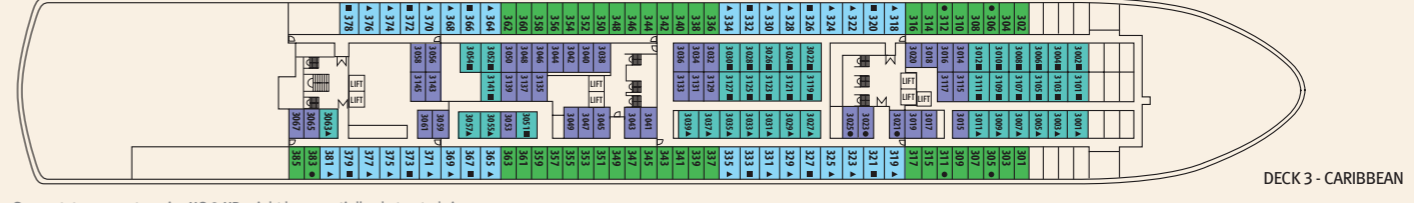

Deck plans and stateroom layouts are given purely as a guide. Size and layout may vary within the same category.

SHIP SPECIFICATIONS
Tonnage 40.876
Length 207,1 m
Breadth 27,6 m
Draught 6,20 m
Cruising Speed 19 knots
Passenger Decks 10
Elevators 6
Stabilizers YES
Electric Current 110-220V AC
Classification Society DNV

STATEROOM ACCOMOTATIONS
Total Outside Staterooms 482
Total Inside Staterooms 250
Total Staterooms 731

CREW
Crew Members 600
Nationality of Officers European & International
Nationality of Crew International

STATEROOM AMENITIES
All staterooms are equipped with shower, WC, wash basin, air condition, telephone and TV.
All SJO, SJ & S categories have fridge.
Hairdryer in all category S Suites.

Symbol Legend

- none
- 2 lower beds
- 2 lower beds + 2 upper beds
- ▲ 2 lower beds + 1 upper bed
- ★ 2 lower beds + sofa
- ☆ Suitable for wheelchairs
- ⊕ Staterooms with bathtub
- ⊖ Staterooms with obstructed view