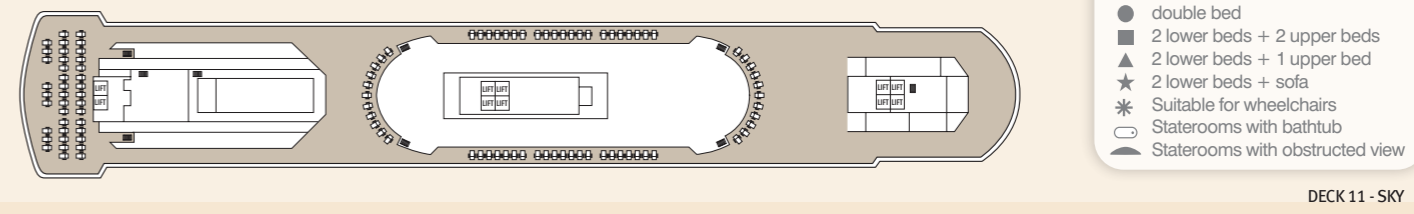

Deck plans and stateroom layouts are given purely as a guide. Size and layout may vary within the same category.

SHIP SPECIFICATIONS
Tonnage 40.876
Length 207,1 m
Breadth 27,6 m
Draught 6,20 m
Cruising Speed 19 knots
Passenger Decks 10
Elevators 6
Stabilizers YES
Electric Current 110-220V AC
Classification Society DNV

STATEROOM ACCOMOTATIONS
Total Outside Staterooms 482
Total Inside Staterooms 250
Total Staterooms 731

CREW
Crew Members 600
Nationality of Officers European & International
Nationality of Crew International

STATEROOM AMENITIES
All staterooms are equipped with shower, WC, wash basin, air condition, telephone and TV.
All SJO, SJ & S categories have fridge.
Hairdryer in all category S Suites.

Symbol Legend

- none
- 2 lower beds
- 2 lower beds + 2 upper beds
- ▲ 2 lower beds + 1 upper bed
- ★ 2 lower beds + sofa
- ☆ Suitable for wheelchairs
- ⊕ Staterooms with bathtub
- ⊖ Staterooms with obstructed view